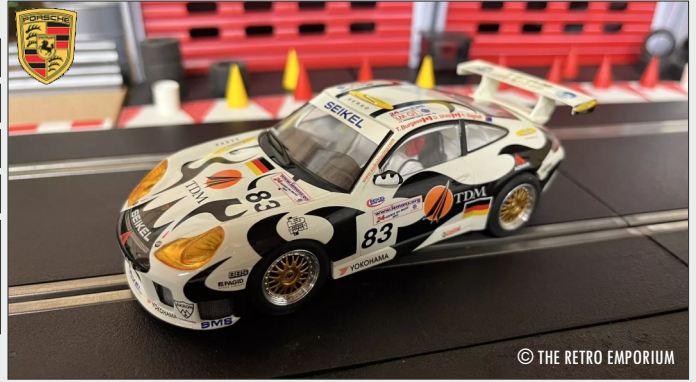

83

SEIKEL MOTORSPORT 

CHASSIS:	Porsche 996 GT3-RS [692079]
BODY:	GT Coupé
MOTOR:	Porsche 3.6
CLASS:	GT
DRIVERS:	Andrew Bagnall  David Shep  Tony Burgess 

© THE RETRO EMPORIUM

DNF | 134 LAPS

RTR SLOT-CAR

1:32

SCALEXTRIC

SCALEXTRIC (UK) C2580
1:32 PLASTIC SLOT CAR

★ ★ ★ ★ ★ REAL
★ ★ ★ ★ ★ RARE
★ ★ ★ ★ ★ K/M