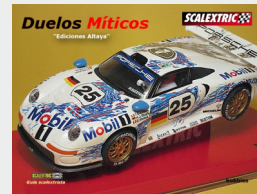

SCX
SCX (ES) DM PL-040
1:32 PLASTIC SLOT CAR
★★☆☆☆☆ REAL
★★☆☆☆☆ RARE
★★☆☆☆☆ K/M

1:32