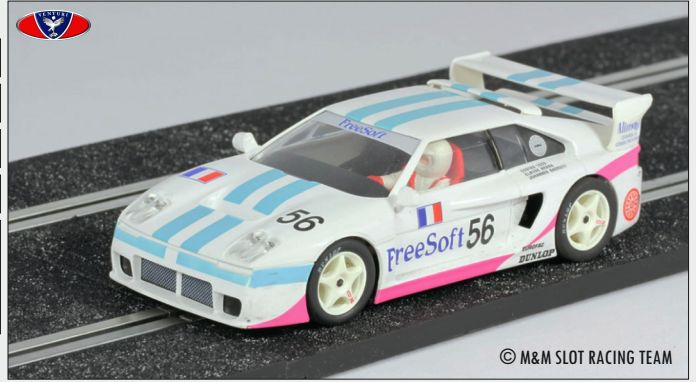

56

STÉPHANE RATEL

CHASSIS:	Venturi 500 LM [3]
BODY:	GT Coupé
MOTOR:	Renault PRV 3.0T
CLASS:	C4
DRIVERS:	Claude Brana  Costas Los  Johannes Bardutt 

DNF | 80 LAPS

RTR SLOT-CAR

1:32

FLY CardModel

FLY (ES) A11
1:32 PLASTIC SLOT CAR