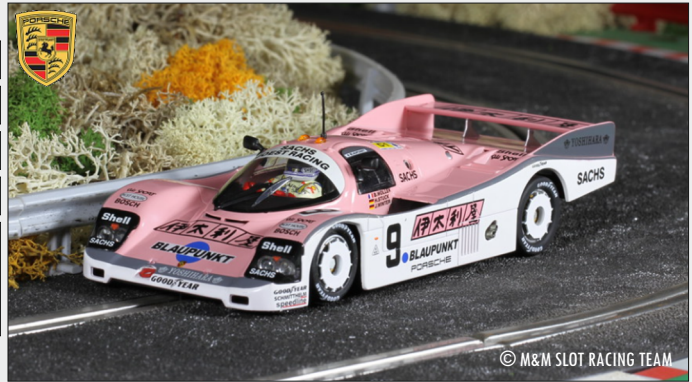

9

JOEST PORSCHE RACING 

CHASSIS:	Porsche 962 C [145]
BODY:	GT Prototype
MOTOR:	Porsche 3.0T
CLASS:	C1
DRIVERS:	Bob Wollek  Hans-Joachim Stuck 

3.rd | 383 LAPS

RTR SLOT-CAR

1:32

  
SLOT IT (IT) CA03C  
1:32 PLASTIC SLOT CAR  
★★★★★ REAL  
★★★★★ RARE  
★★★★★ K/M