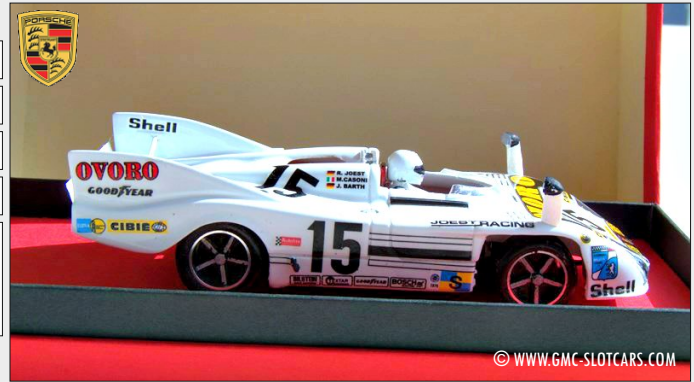

15

JOEST PORSCHE RACING / OVORO 

CHASSIS:	Porsche 908/03 [13]
BODY:	Sport Barquette
MOTOR:	Porsche 3.0
CLASS:	S 3.0
DRIVERS:	Jürgen Barth  Mario Casoni  Reinhold Jöst 

4.th | 326 LAPS

© WWW.GMC-SLTCARS.COM

RTR SLOT-CAR

GMC SLOT

GMC SLOT (FR) 17
1:32 RESIN SLOT CAR

★ ★ ★ ★ ☆ REAL
★ ★ ★ ★ ☆ RARE
★ ★ ★ ★ ☆ K/M

1:32

SLOT-CAR KIT

GMC SLOT

GMC SLOT (FR) 17/1
1:32 RESIN SLOT KIT