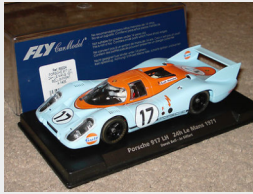

17

JW AUTOMOTIVE ENGINEERING

CHASSIS:	Porsche 917 LH [45]
BODY:	Langheck GT Prototype
MOTOR:	Porsche 4.9
CLASS:	S 5.0
DRIVERS:	Derek Bell Jo Siffert

DNF | ? LAPS

RTR SLOT-CAR

FLY CarModel
FLY (ES) 88224
1:32 PLASTIC SLOT CAR
★★★★★ REAL
★★★★★ RARE
★★★★★ K/M

FLY CarModel
FLY (ES) A1405
1:32 PLASTIC SLOT CAR
★★★★★ REAL
★★★★★ RARE
★★★★★ K/M

Alstet
FLY SLOT (ES) F709103
1:32 PLASTIC SLOT CAR
★★★★★ REAL
★★★★★ RARE
★★★★★ K/M

LMM
LMM (FR) 132071/17M
1:32 RESIN SLOT CAR
★★★★★ REAL
★★★★★ RARE
★★★★★ K/M